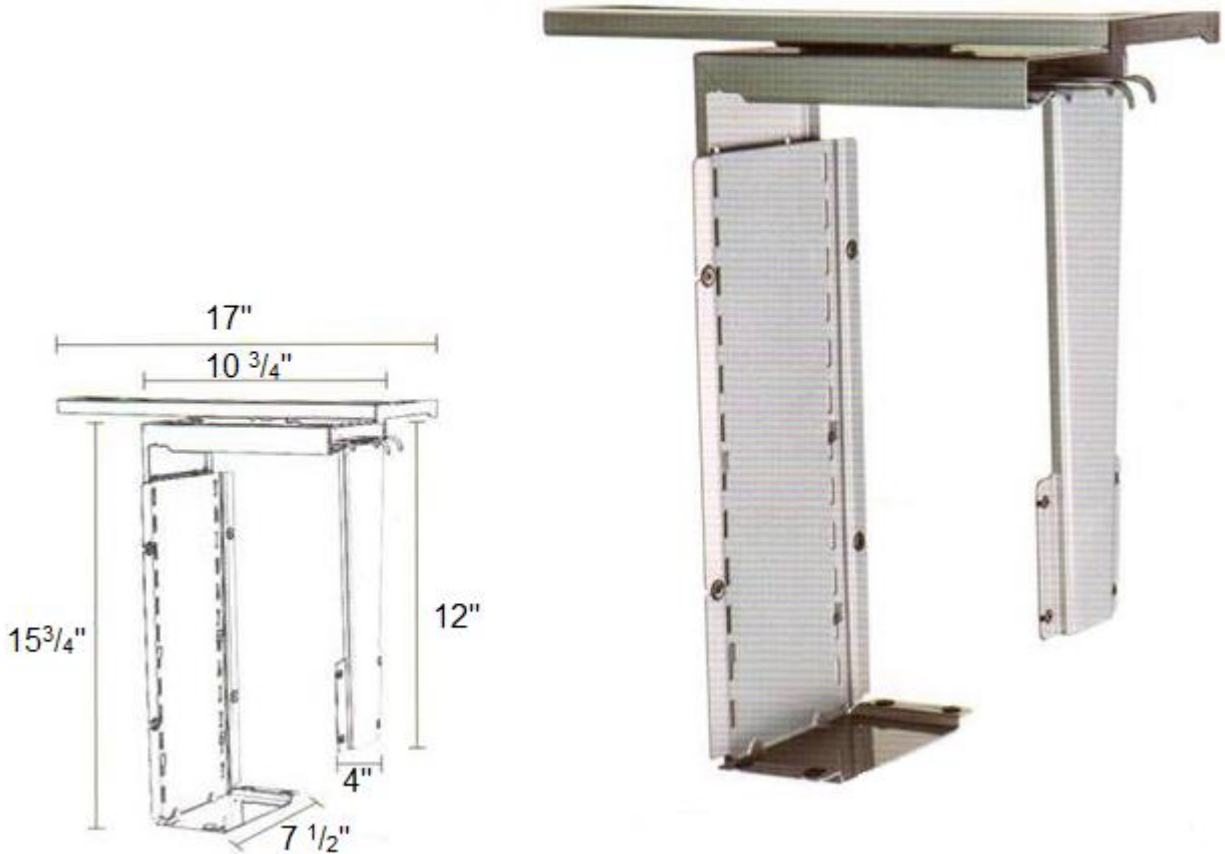

NORTHWEST **Desk Solutions**

NW CPU Holder

Colors black and silver

17" Mounting Plate with Slide Mechanism

And 360 degree rotation

Compression Spring hold down for

Simple installation

Adjustable Width up to 10"

Adjustable Height up to 24"

Max weight 60 lbs.

Part # Black - NWCPUBLK

Part # Silver - NWCPUSIL

WWW.NORTHWESTDESKSOLUTIONS.COM