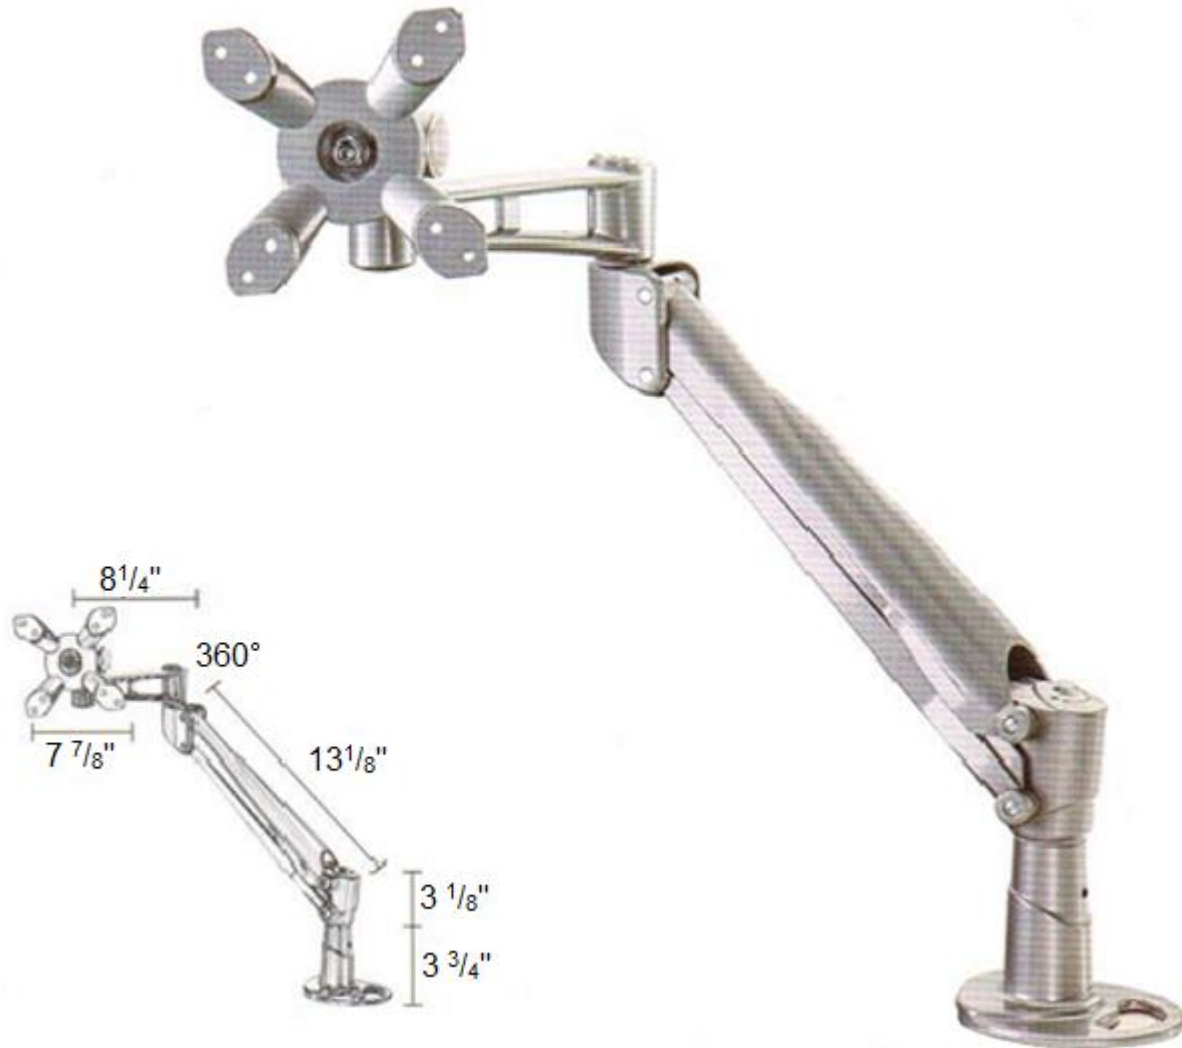

# ***NORTHWEST*** **Desk Solutions**

NW Single Monitor Arm

Colors: Silver & Black

Spring over gas shock

Min to Max weight: 8.8 to 19.8 lbs.

Monitor size up to 28"

Part # Single Arm Silver - NWSMASIL

Part# Single Arm Black - NWSMABL